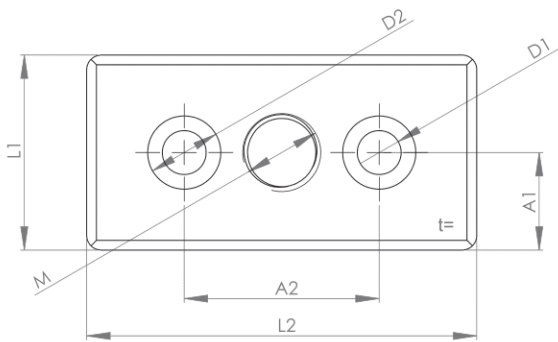

BASE PLATES (WITH THREAD FOR FEET)

	Description (z.-p. = zinc-plated)	L1 (mm)	L2 (mm)	M (mm)	A1 (mm)	A2 (mm)	A3 (mm)	D1 (mm)	D2 (mm)	t (mm)	Material	Series	Art. no.:
●●● N6	Transport and base plate 6 zinc 30x60 M8	30	60	M8	15	30	-	7	11	12	Zinc, black	(i)	503223
	Transport and base plate 6 zinc 30x60 M10	30	60	M10	15	30	-	9	11	12	Zinc, black	(i)	503225
	Transport and base plate zinc 30x60, slot 8 M12, z.-p.	30	60	M12	15	30	-	9	15	12	Zinc	(B)	503025
N8	Transport and base plate 8 zinc 40x80 M10	40	80	M10	20	40	-	9	15	16	Zinc, black	(i)	503227
	Transport and base plate 8 zinc 40x80 M12	40	80	M12	20	40	-	9	15	16	Zinc, black	(i)	503229
	Transport and base plate 8 zinc 40x80 M16	40	80	M16	20	40	-	9	15	16	Zinc, black	(i)	503231
N10	Transport and base plate zinc 40x80, slot 10 M12, z.-p.	40	80	M12	20	40	-	14.5	20.5	16	Zinc	(B)	503027
	Transport and base plate zinc 40x80, slot 10 M16, z.-p.	40	80	M16	20	40	-	14.5	20.5	16	Zinc	(B)	503028
	Transport and base plate zinc 45x90, slot 10 M12, z.-p.	45	90	M12	22.5	45	-	14.5	20.5	16	Zinc	(B)	503030
	Transport and base plate zinc 45x90, slot 10 M16, z.-p.	45	90	M16	22.5	45	-	14.5	20.5	16	Zinc	(B)	503033