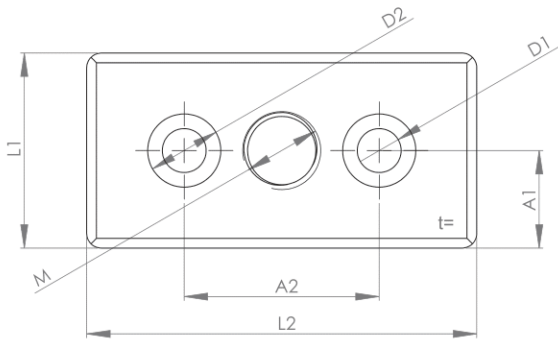

BASE PLATES (WITH THREAD FOR FEET)

	Description (z.-p. = zinc-plated)	L1 (mm)	L2 (mm)	M (mm)	A1 (mm)	A2 (mm)	A3 (mm)	D1 (mm)	D2 (mm)	t (mm)	Material	Series	Art. no.:
●●● N6	Transport and base plate 6 zinc 30x60 M8	30	60	M8	15	30	-	7	11	12	Zinc, black	(i)	503223
	Transport and base plate 6 zinc 30x60 M10	30	60	M10	15	30	-	9	11	12	Zinc, black	(i)	503225
	Transport and base plate zinc 30x60, slot 8 M12, z.-p.	30	60	M12	15	30	-	9	15	12	Zinc	(B)	503025
N8	Transport and base plate 8 zinc 40x80 M10	40	80	M10	20	40	-	9	15	16	Zinc, black	(i)	503227
	Transport and base plate 8 zinc 40x80 M12	40	80	M12	20	40	-	9	15	16	Zinc, black	(i)	503229
	Transport and base plate 8 zinc 40x80 M16	40	80	M16	20	40	-	9	15	16	Zinc, black	(i)	503231
N10	Transport and base plate zinc 40x80, slot 10 M12, z.-p.	40	80	M12	20	40	-	14.5	20.5	16	Zinc	(B)	503027
	Transport and base plate zinc 40x80, slot 10 M16, z.-p.	40	80	M16	20	40	-	14.5	20.5	16	Zinc	(B)	503028
	Transport and base plate zinc 45x90, slot 10 M12, z.-p.	45	90	M12	22.5	45	-	14.5	20.5	16	Zinc	(B)	503030
	Transport and base plate zinc 45x90, slot 10 M16, z.-p.	45	90	M16	22.5	45	-	14.5	20.5	16	Zinc	(B)	503033