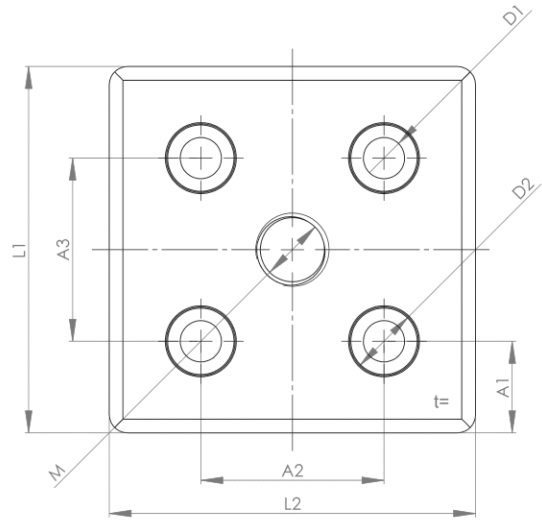

BASE PLATES (WITH THREAD FOR FEET)

	Description (z.-p. = zinc-plated)	L1 (mm)	L2 (mm)	M (mm)	A1 (mm)	A2 (mm)	A3 (mm)	D1 (mm)	D2 (mm)	t (mm)	Material	Series	Art. no.:
●●● N6	Transport and base plate 6 zinc 30x60 M8	30	60	M8	15	30	-	7	11	12	Zinc, black	(i)	503223
	Transport and base plate 6 zinc 30x60 M10	30	60	M10	15	30	-	9	11	12	Zinc, black	(i)	503225
	Transport and base plate zinc 30x60, slot 8 M12, z.-p.	30	60	M12	15	30	-	9	15	12	Zinc	(B)	503025
N8	Transport and base plate 8 zinc 40x80 M10	40	80	M10	20	40	-	9	15	16	Zinc, black	(i)	503227
	Transport and base plate 8 zinc 40x80 M12	40	80	M12	20	40	-	9	15	16	Zinc, black	(i)	503229
	Transport and base plate 8 zinc 40x80 M16	40	80	M16	20	40	-	9	15	16	Zinc, black	(i)	503231
N10	Transport and base plate zinc 40x80, slot 10 M12, z.-p.	40	80	M12	20	40	-	14.5	20.5	16	Zinc	(B)	503027
	Transport and base plate zinc 40x80, slot 10 M16, z.-p.	40	80	M16	20	40	-	14.5	20.5	16	Zinc	(B)	503028
	Transport and base plate zinc 45x90, slot 10 M12, z.-p.	45	90	M12	22.5	45	-	14.5	20.5	16	Zinc	(B)	503030
	Transport and base plate zinc 45x90, slot 10 M16, z.-p.	45	90	M16	22.5	45	-	14.5	20.5	16	Zinc	(B)	503033